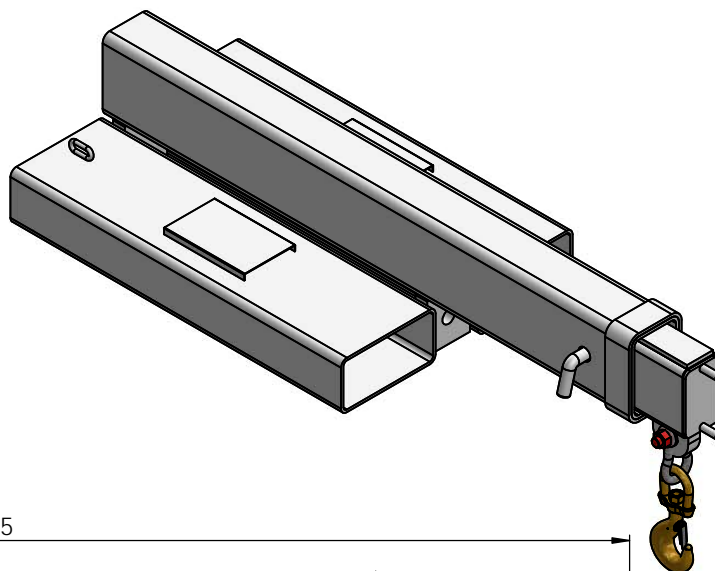

SPECIFICATIONS:

Safe Working Load (SWL)	4500kg Max.
Unit Weight	95kg
Load Centre	670mm
Pocket Size	185 x 65
Pocket Centres	290mm
Horizontal C of G	735mm
Vertical C of G	120mm
Zinc Finish	

SAFE WORKING LOADS (SWL) PER POSITION

POSITION	1	2	3	4
EXTENSION	670	1165	1545	1925
SWL (kg)	4500	2900	1300	750

(Specifications subject to change)

FORKLIFT JIB - LOW PROFILE (SHORT REACH)

© DHE MATERIALS HANDLING EQUIP 2021

ALL DIMENSIONS IN MM