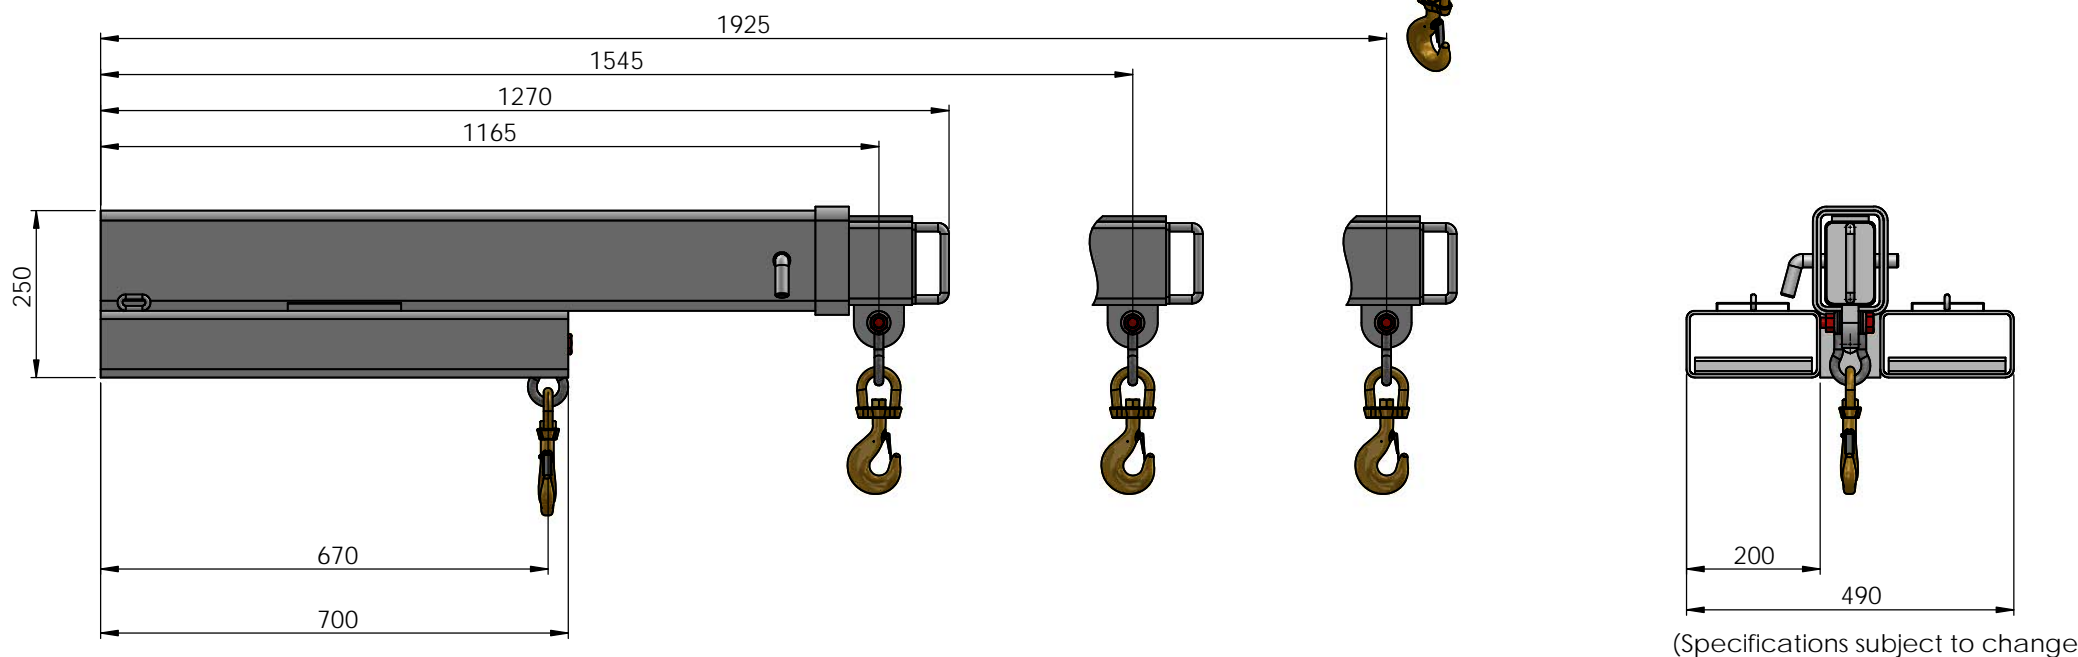

SPECIFICATIONS:

Safe Working Load (SWL)	4500kg Max.
Unit Weight	95kg
Load Centre	670mm
Pocket Size	185 x 65
Pocket Centres	290mm
Horizontal C of G	735mm
Vertical C of G	120mm
Zinc Finish	

SAFE WORKING LOADS (SWL) PER POSITION

POSITION	1	2	3	4
EXTENSION	670	1165	1545	1925
SWL (kg)	4500	2900	1300	750

(Specifications subject to change)

FORKLIFT JIB - LOW PROFILE (SHORT REACH)

© DHE MATERIALS HANDLING EQUIP 2021

ALL DIMENSIONS IN MM